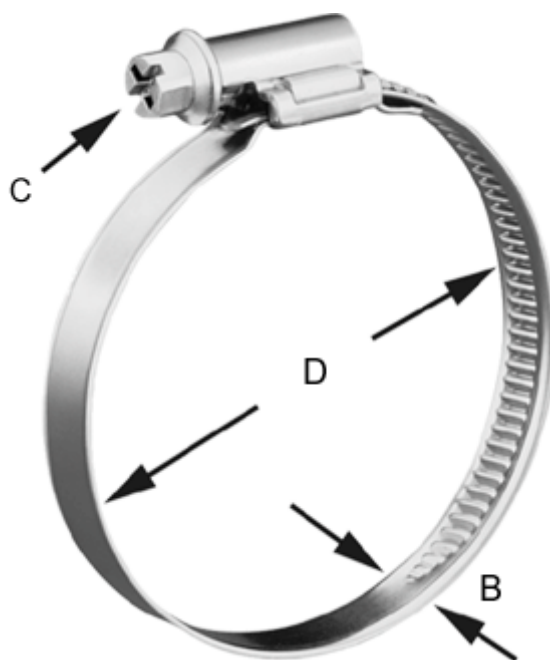

Article number: 021366703110

Description: Worm Drive Hose Clip
TORRO 100-120/12 C7 W3

Measures

C (screw type) = C7 - 7mm

Diameter D = 100-120

Width B = 12.0